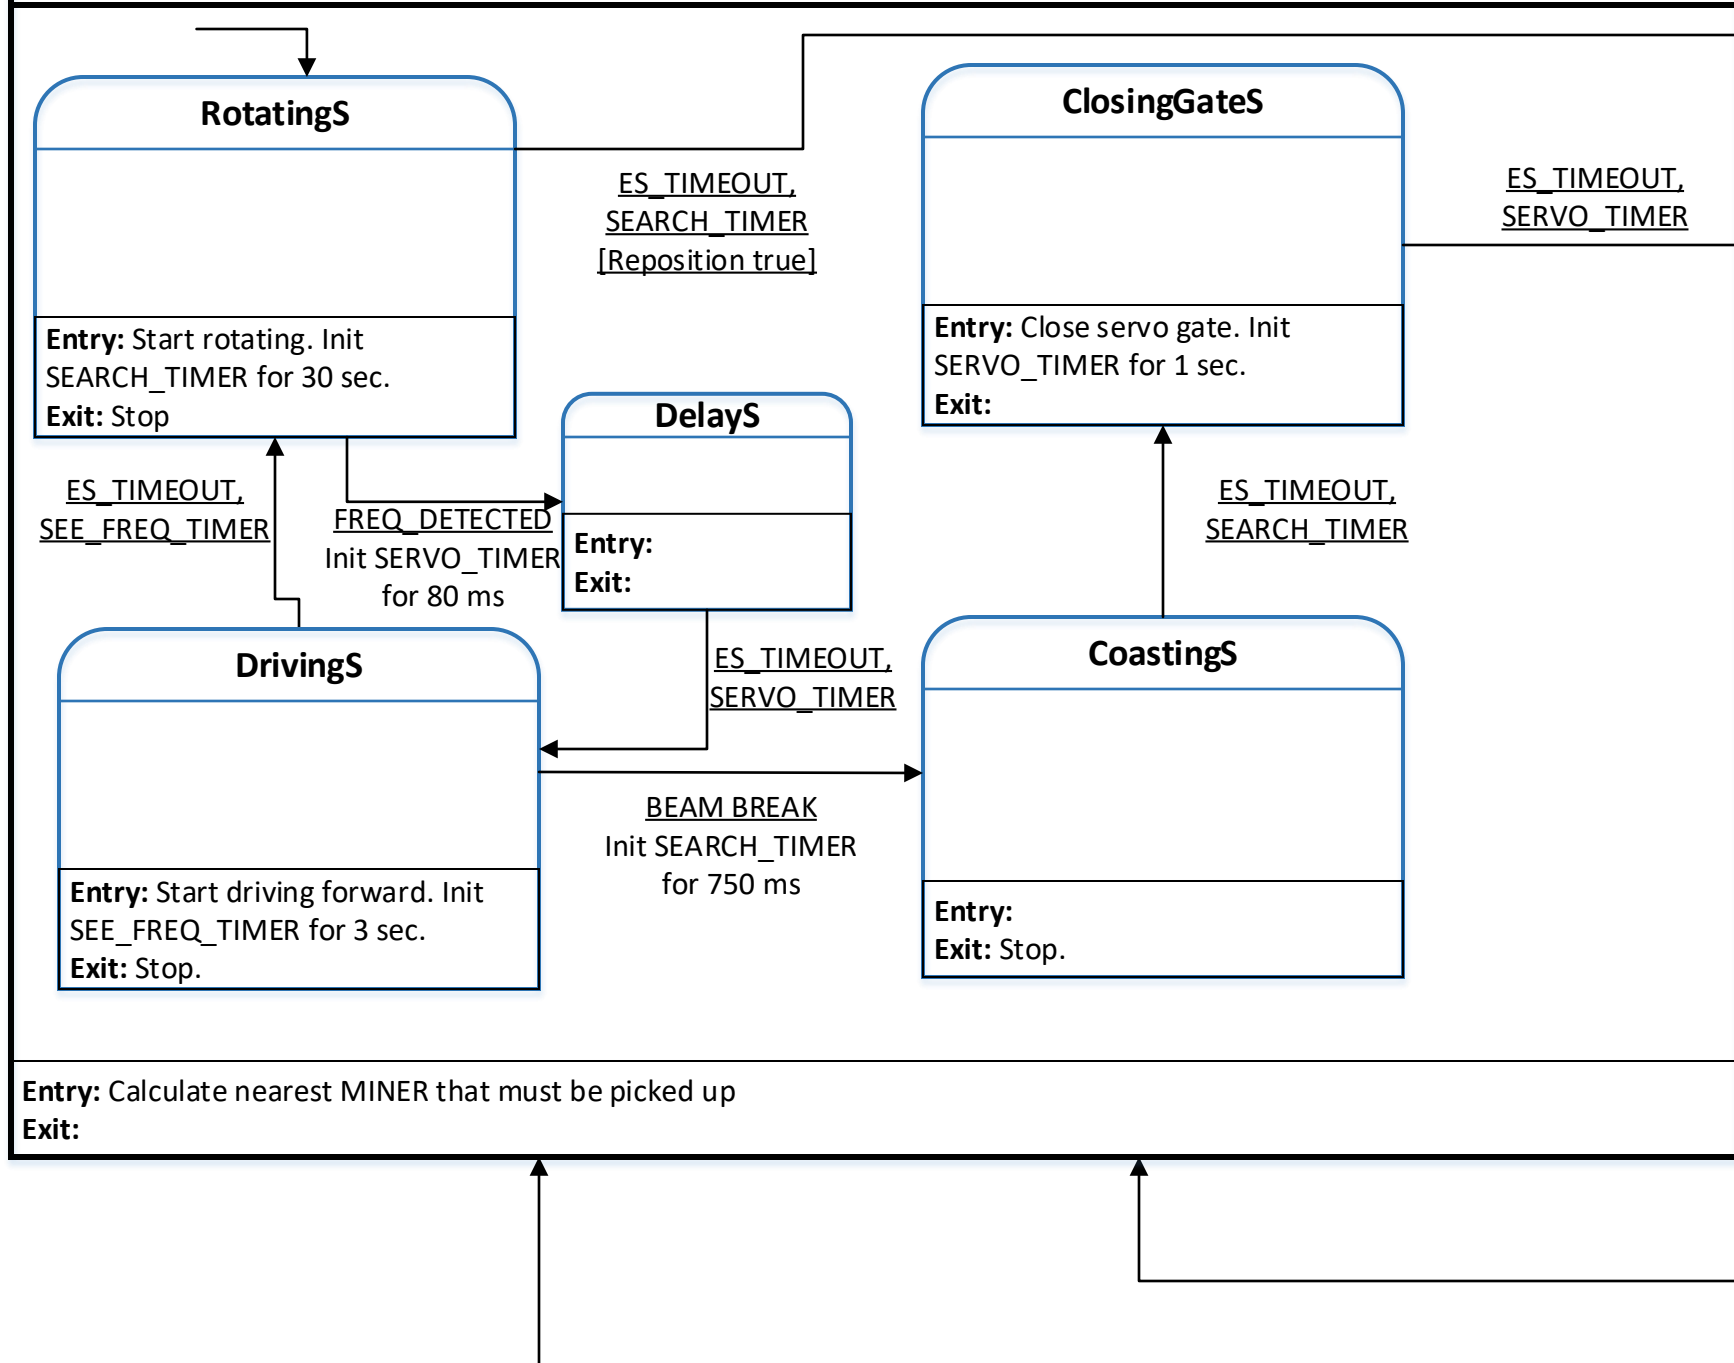

Master

Mining

SPUD

NormalOp

Collision

Searching

Transporting

SPUD

SendCommand

Collision